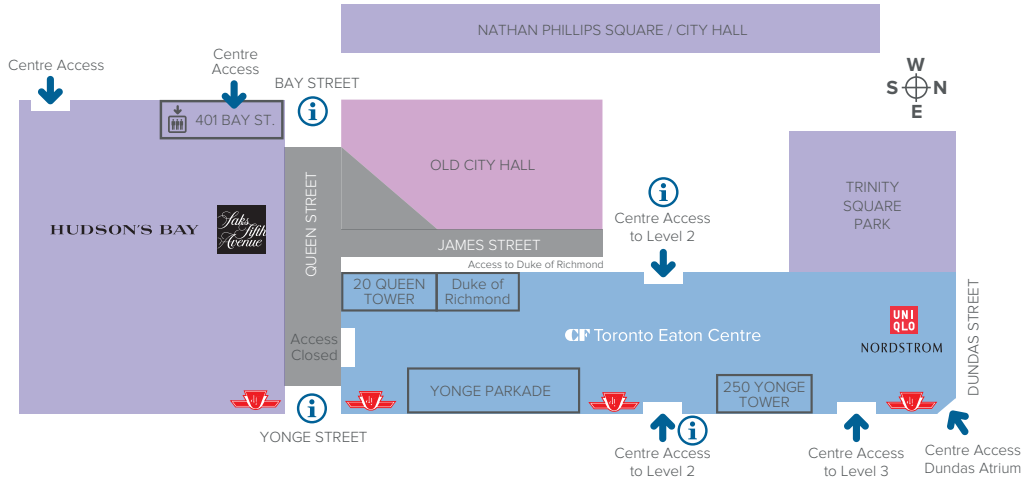

ACCESS MAP.

Access Hudson's Bay and Sak's Fifth Avenue from CF Toronto Eaton Centre through Level 1, and Pusateri's Food Hall. Access to Duke of Richmond via James St.

Text us at **416-639-0576** for directions.
We apologize for any inconvenience.

CF Toronto Eaton Centre
Where it all comes together